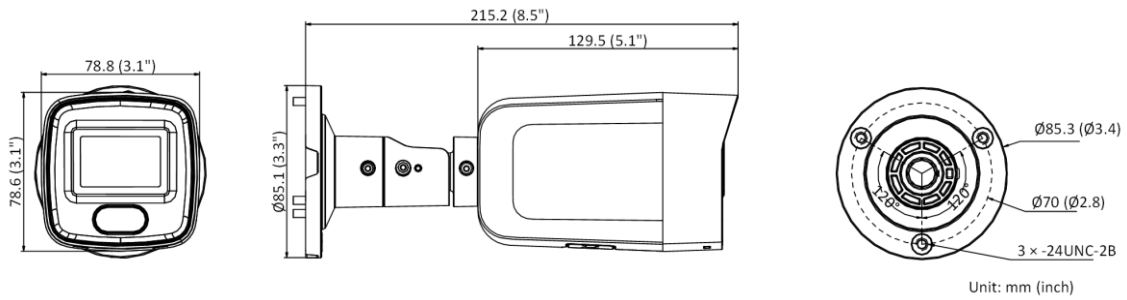

demands. Typical application scenarios include coastal areas about 2 kilometers (1.24 miles) away from coastlines, as well as areas affected by acid rain.
No specific protection	Hikvision products at this level are equipped for use in areas where no specific anti-corrosion protection is needed.

▪ **Dimension**

▪ **Accessory**

▪ **Optional**

DS-1275ZJ-SUS Vertical Pole Mount	DS-1280ZJ-S Junction Box	DS-1276ZJ-SUS Corner Mount