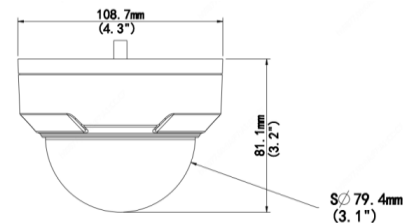

BCS-P-DIP25FSR3-Ai1(-G)

Network dome camera 5Mpx with lens 2.8mm

Video system	IP
Scanning system	Progressive Scan
Sensor	1/2.7" 5Mpx CMOS
Pixels	2880(H) × 1620(V)
Min. illumination	0.003Lux/F1.6 (Color, AGC On); 0Lux(B/W, IR On)
S/N ratio	> 56dB
Lens	Fixed 2.8mm F1.6
Angle of view	H: 96.1°, V: 55.3°
DORI	Detect 63m /Observe 25m /Recognize 13m / Identify 6m
White balance	(AWB) Auto/manual
Backlight compensation	BLC / HLC / WDR(120dB)
Shutter	Auto/manual (1~1/100000s)
Gain control	(AGC) Auto/manual
Noise reduction	2D/3D DNR
Motion detect	4 areas
Privacy masking	4 areas
Image rotate	Mirror, flip
Day/night	IR cut filter witch auto-switch ICR
IR range	30m
Video compression	H.265 / H.265+ / H.264 / H.264+ / MJPEG
Resolution	5M(2880×1620) / 4M(2560×1440) / 3M(2304×1296) / 1080P(1920×1080) / 720P(1280×720) /
Main stream	5M/4M/3M/1080P/720P@30fps
Second stream	720P/D1/(640×360)/2CIF/CIF@30fps
Third stream	D1/(640×360)/2CIF/CIF@30fps
Network	RJ-45 (10/100Mbps)
Audio	1 in / 1 out
Audio compression	G.711
Alarm	1 in / 1 out
Protocols	IPv4, IGMP, ICMP, ARP, TCP, UDP, DHCP, PPPoE, RTP, RTSP, RTCP, DNS, DDNS, NTP, FTP, UPnP, HTTP, HTTPS, SMTP, 802.1x, SNMP, P2P
Compatibility	ONVIF(S/G/T)
Users	Max 10 logged in
Mobile	iOS, android
Edge storage	microSD 256GB
Power supply	DC 12V (±25%) / PoE(IEEE802.3af)
Power consumption	5W
Working environment	-30°C ~ +60°C, 10%~95% RH
Casing	IP67, IK10
Weight	0.42kg
Dimensions	Φ109 × 81mm