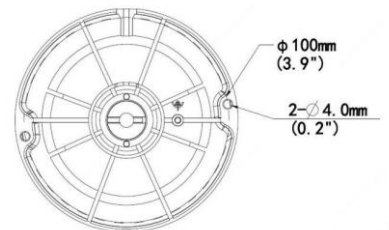

BCS-P-DIP25FSR3-Ai1(-G)

Network dome camera 5Mpx with lens 2.8mm

Video system	IP
Scanning system	Progressive Scan
Sensor	1/2.7" 5Mpx CMOS
Pixels	2880(H) × 1620(V)
Min. illumination	0.003Lux/F1.6 (Color, AGC On); 0Lux(B/W, IR On)
S/N ratio	> 56dB
Lens	Fixed 2.8mm F1.6
Angle of view	H: 96.1°, V: 55.3°
DORI	Detect 63m /Observe 25m /Recognize 13m / Identify 6m
White balance	(AWB) Auto/manual
Backlight compensation	BLC / HLC / WDR(120dB)
Shutter	Auto/manual (1~1/100000s)
Gain control	(AGC) Auto/manual
Noise reduction	2D/3D DNR
Motion detect	4 areas
Privacy masking	4 areas
Image rotate	Mirror, flip
Day/night	IR cut filter witch auto-switch ICR
IR range	30m
Video compression	H.265 / H.265+ / H.264 / H.264+ / MJPEG
Resolution	5M(2880×1620) / 4M(2560×1440) / 3M(2304×1296) / 1080P(1920×1080) / 720P(1280×720) /
Main stream	5M/4M/3M/1080P/720P@30fps
Second stream	720P/D1/(640×360)/2CIF/CIF@30fps
Third stream	D1/(640×360)/2CIF/CIF@30fps
Network	RJ-45 (10/100Mbps)
Audio	1 in / 1 out
Audio compression	G.711
Alarm	1 in / 1 out
Protocols	IPv4, IGMP, ICMP, ARP, TCP, UDP, DHCP, PPPoE, RTP, RTSP, RTCP, DNS, DDNS, NTP, FTP, UPnP, HTTP, HTTPS, SMTP, 802.1x, SNMP, P2P
Compatibility	ONVIF(S/G/T)
Users	Max 10 logged in
Mobile	iOS, android
Edge storage	microSD 256GB
Power supply	DC 12V (±25%) / PoE(IEEE802.3af)
Power consumption	5W
Working environment	-30°C ~ +60°C, 10%~95% RH
Casing	IP67, IK10
Weight	0.42kg
Dimensions	Φ109 × 81mm