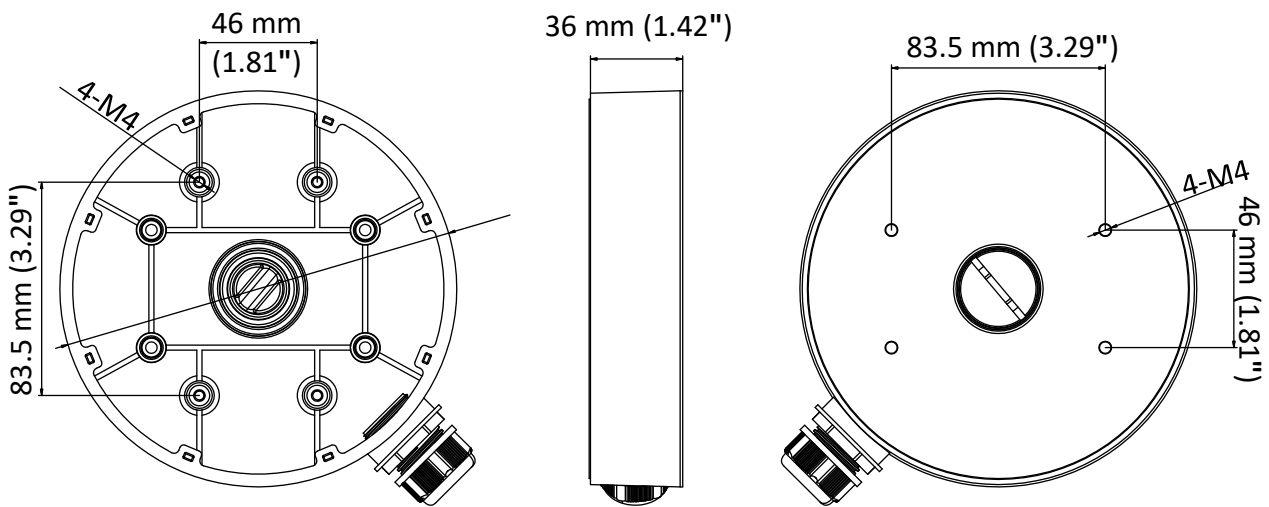

DS-1280ZJ-DM55

Junction Box

Features

- Aluminum alloy with surface spray treatment
- With cable outlet(s)
- Applies to both indoor conditions, and outdoor conditions

Dimension

Available Model

DS-1280ZJ-DM55

Parameter

Model	DS-1280ZJ-DM55
Parameters	Junction Box
Appearance	Hikvision White
Material	Aluminum Alloy
Dimension	Φ 155 mm × 36 mm (Φ 6.1" × 1.42")
Weight	300 g (0.66 lb.)

Notes

- The mount should be installed on the flat surface.
- Waterproof rubber is necessary for the outdoor application.
- The wall must be capable of supporting at least 3 times as much as the total weight of the camera, and the junction box.
- The maximum load capacity of the junction box is 2 kg (4.4 lb.).